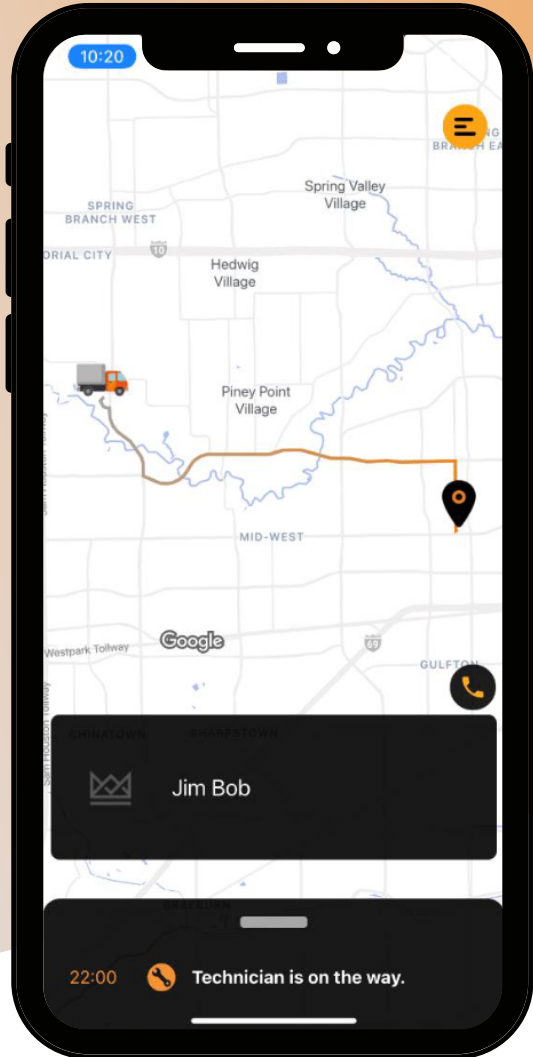

"The uberization of Emergency Roadside Assistance"

THE CROWN DIESEL 24/7 APP

**The fastest way to get
back on the road
when broken down.**

**ROADSIDE SERVICE
THAT DOESN'T SUCK**

24/7

Professional Service

Roadside Repair